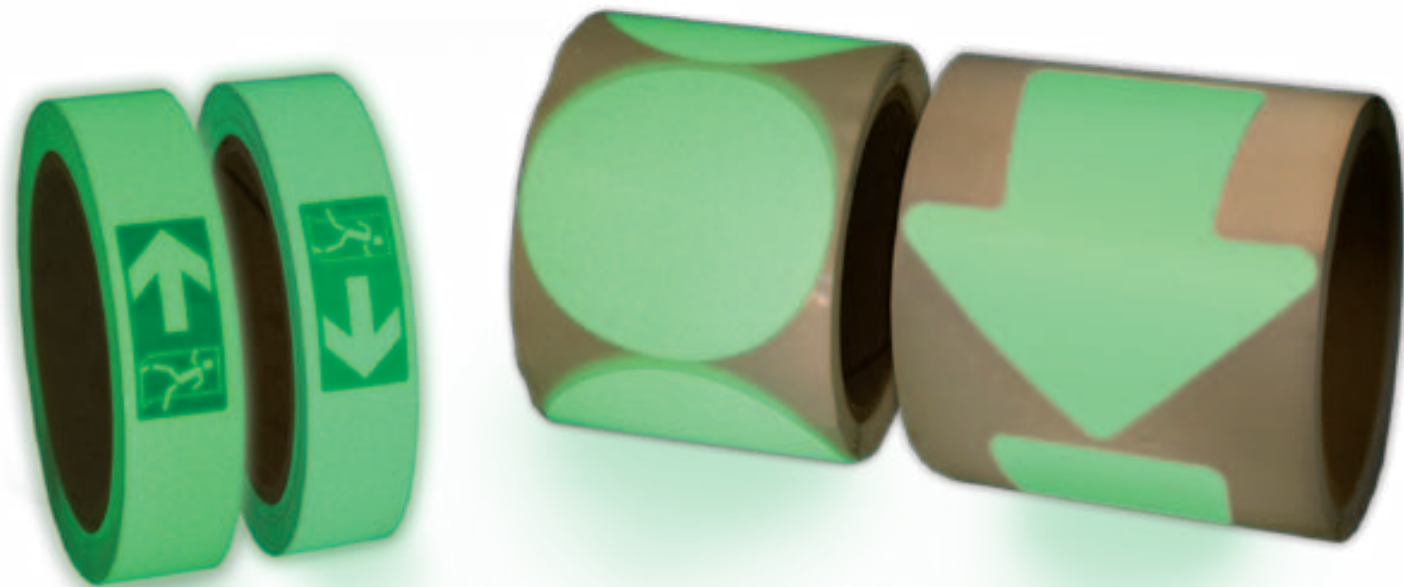

Directional Fire Exit

Glow Tape

Help ensure people get out fast. Our new directional emergency exit tape is intended to be installed close to ground level, where a person would be crawling under smoke. The direction to the nearest exit is graphically shown to be easily understood in the chaos of an evacuation.

You can use our die cut arrows and dots to further augment your escape routing program. All products are made from a premium safety grade photoluminescent material. Please see data sheets for complete details and specifications and standards.

MEETS OR EXCEEDS STANDARDS:

- PSPA Standard 002 Part 2 1993, Class A+B Rev 2
- IMO Resolution A. 752 (18)
- ISO 15370
- ASTM / E 162 / E 648 / E 662
- ASTM E 2072-00 / E 2073-00
- DIN 67510 Parts 1-4

Photoluminescent

Exit Doors, Staircase
& Routing

Indoor & Outdoor

Non-Radioactive

Premium Grade 6+ Hours of Glow

Egress Markings

Emergency Equipment