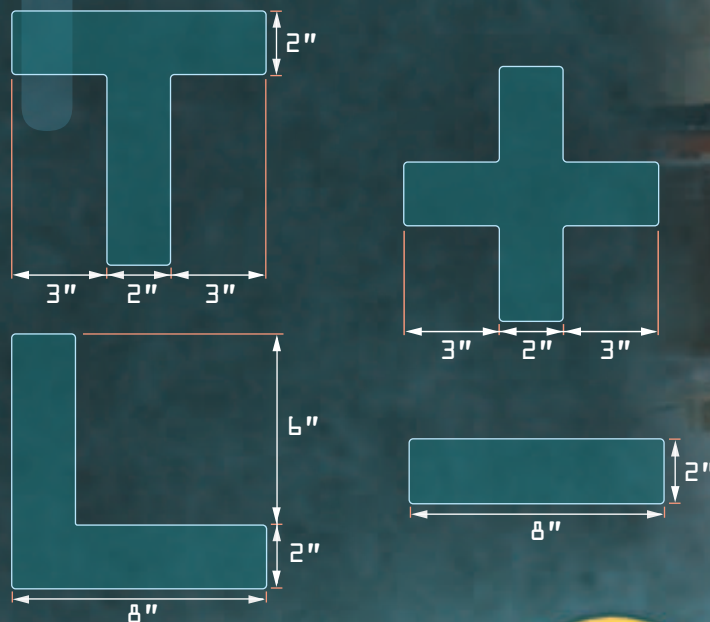

# LEAN MANUFACTURING MARKERS

These markers and tapes are specifically designed for use in "Lean Manufacturing" 5S/6S applications for aiding in floor layout, sorting and workflow. All products are made from a durable vinyl film with an adhesive backing and a removable liner to make installation easier and more accurate than standard aisle marking products.

## Colours

White	Black
Green	Blue
Yellow	Red

- Marking product locations
- Directing workflows
- Sorting and organization
- Assisting in 5S/6S compliance

- Flexible opaque solid colour vinyl
- Brighter, more vibrant colours
- Removable liner to aid in application

Stock No.:	Description	Size	Pack
LM100W	White Marker - Shape	2" x 8"	25/Pkg
LM110W	White Marker L Shape	8" x 8"	25/Pkg
LM120W	White Marker + Shape	8" x 8"	25/Pkg
LM130W	White Marker T Shape	8" x 8"	25/Pkg
LM2150W	White Solid Tape	2" x 150'	1 roll
LM100K	Black Marker - Shape	2" x 8"	25/Pkg
LM110K	Black Marker L Shape	8" x 8"	25/Pkg
LM120K	Black Marker + Shape	8" x 8"	25/Pkg
LM130K	Black Marker T Shape	8" x 8"	25/Pkg
LM2150K	Black Solid Tape	2" x 150'	1 roll
LM100Y	Yellow Marker - Shape	2" x 8"	25/Pkg
LM110Y	Yellow Marker L Shape	8" x 8"	25/Pkg
LM120Y	Yellow Marker + Shape	8" x 8"	25/Pkg
LM130Y	Yellow Marker T Shape	8" x 8"	25/Pkg
LM2150Y	Yellow Solid Tape	2" x 150'	1 roll

Stock No.:	Description	Size	Pack
LM100R	Red Marker - Shape	2" x 8"	25/Pkg
LM110R	Red Marker L Shape	8" x 8"	25/Pkg
LM120R	Red Marker + Shape	8" x 8"	25/Pkg
LM130R	Red Marker T Shape	8" x 8"	25/Pkg
LM2150R	Red Solid Tape	2" x 150'	1 roll
LM100B	Blue Marker - Shape	2" x 8"	25/Pkg
LM110B	Blue Marker L Shape	8" x 8"	25/Pkg
LM120B	Blue Marker + Shape	8" x 8"	25/Pkg
LM130B	Blue Marker T Shape	8" x 8"	25/Pkg
LM2150B	Blue Solid Tape	2" x 150'	1 roll
LM100G	Green Marker - Shape	2" x 8"	25/Pkg
LM110G	Green Marker L Shape	8" x 8"	25/Pkg
LM120G	Green Marker + Shape	8" x 8"	25/Pkg
LM130G	Green Marker T Shape	8" x 8"	25/Pkg
LM2150G	Green Solid Tape	2" x 150'	1 roll