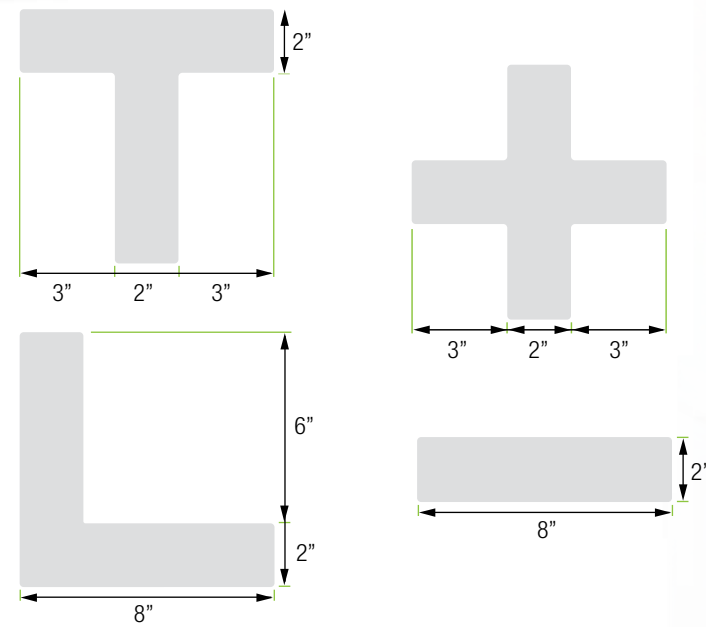

Lean/5S Manufacturing Markers

These markers and tapes are specifically designed for use in "Lean Manufacturing" 5S applications for aiding in floor layout, sorting and workflow.

All products are made from a durable vinyl film with a adhesive backing and a removable liner to make installation easier and more accurate than standard aisle marking products.

Removable liner to aid in

application

LEAN/5S MANUFACTURING MARKERS

Stock No.:	Description	Size	Pack
LM100W	White Marker - Shape	2" x 8"	25/Pkg
LM110W	White Marker L Shape	8" x 8"	25/Pkg
LM120W	White Marker + Shape	8" x 8"	25/Pkg
LM130W	White Marker T Shape	8" x 8"	25/Pkg
LM2150W	White Solid Tape	2" x 150'	1 roll
LM100K	Black Marker - Shape	2" x 8"	25/Pkg
LM110K	Black Marker L Shape	8" x 8"	25/Pkg
LM120K	Black Marker + Shape	8" x 8"	25/Pkg
LM130K	Black Marker T Shape	8" x 8"	25/Pkg
LM2150K	Black Solid Tape	2" x 150'	1 roll
LM100Y	Yellow Marker - Shape	2" x 8"	25/Pkg
LM110Y	Yellow Marker L Shape	8" x 8"	25/Pkg
LM120Y	Yellow Marker + Shape	8" x 8"	25/Pkg
LM130Y	Yellow Marker T Shape	8" x 8"	25/Pkg
LM2150Y	Yellow Solid Tape	2" x 150'	1 roll

Stock No.:	Description	Size	Pack
LM100R	Red Marker - Shape	2" x 8"	25/Pkg
LM110R	Red Marker L Shape	8" x 8"	25/Pkg
LM120R	Red Marker + Shape	8" x 8"	25/Pkg
LM130R	Red Marker T Shape	8" x 8"	25/Pkg
LM2150R	Red Solid Tape	2" x 150'	1 roll
LM100B	Blue Marker - Shape	2" x 8"	25/Pkg
LM110B	Blue Marker L Shape	8" x 8"	25/Pkg
LM120B	Blue Marker + Shape	8" x 8"	25/Pkg
LM130B	Blue Marker T Shape	8" x 8"	25/Pkg
LM2150B	Blue Solid Tape	2" x 150'	1 roll
LM100G	Green Marker - Shape	2" x 8"	25/Pkg
LM110G	Green Marker L Shape	8" x 8"	25/Pkg
LM120G	Green Marker + Shape	8" x 8"	25/Pkg
LM130G	Green Marker T Shape	8" x 8"	25/Pkg
LM2150G	Green Solid Tape	2" x 150'	1 roll